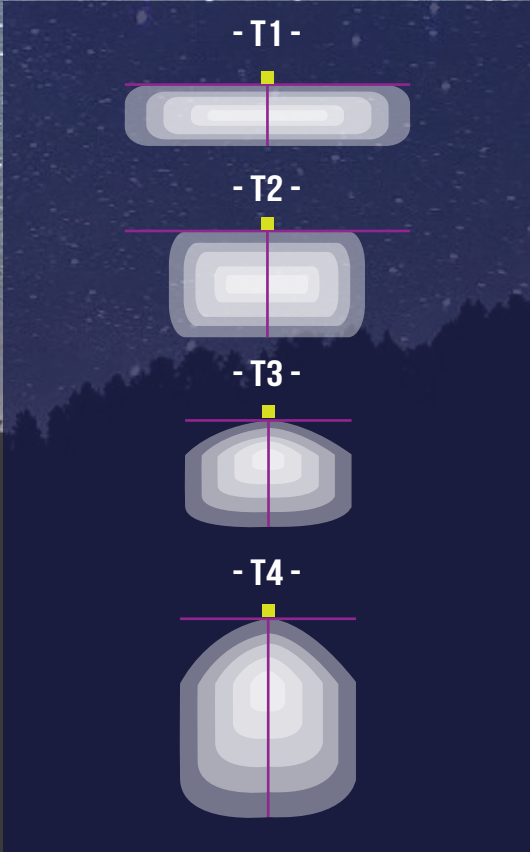

LIGHT LINEAR VT

- EXCELLENT GLARE CONTROL
- DARK SKY APPROVED OPTIONS
- TYPE I, II, III & IV DISTRIBUTIONS
- SELECTION OF LUMEN PACKAGES
- SPECIFIABLE POLE HEIGHTS TO SUIT PROJECT REQUIREMENTS
- FULLY ASSEMBLED AND PRE-WIRED FOR FAST INSTALLATION
- LOW EPA FOR HIGH WIND ZONES
- NO SKY CLUTTER